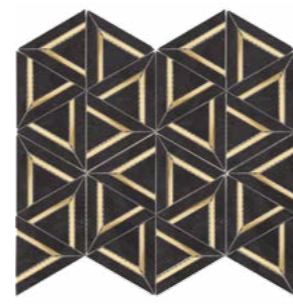

Nero Marquina Metal Geo
12"x14" Mosaic
USTMNMME012