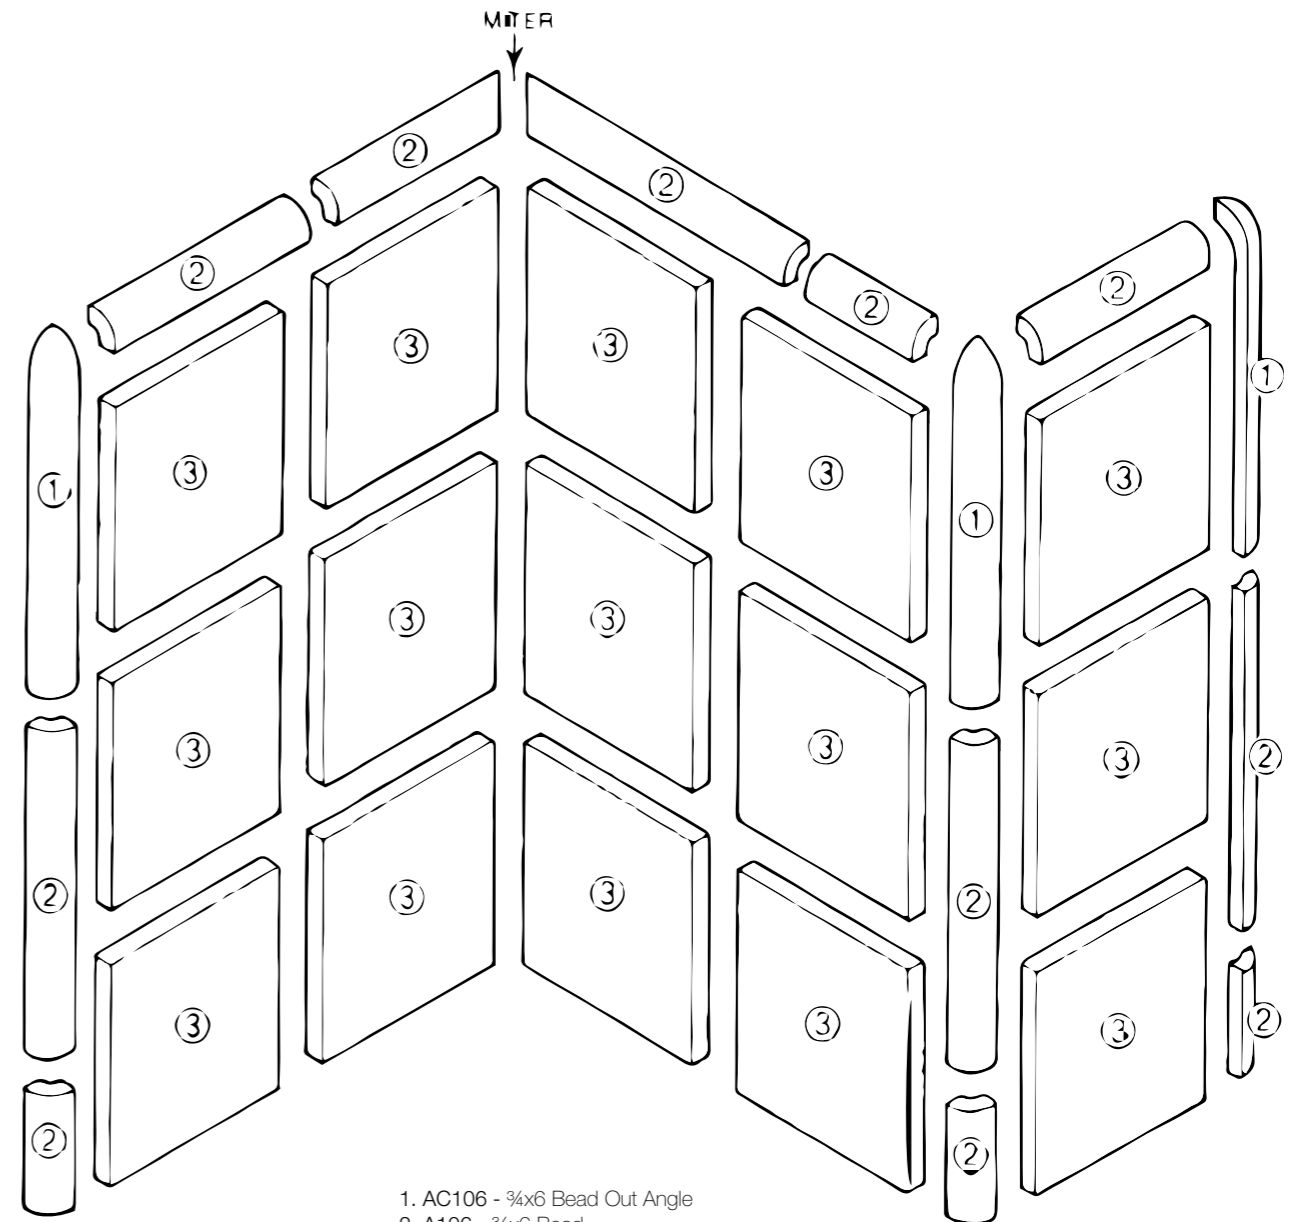

4 1/4" x 4 1/4" Conventional Square in Corners

1. AC106 - 3/4x6 Bead Out Angle
2. A106 - 3/4x6 Bead
3. 4 1/4x4 1/4 Field Tile

Color Collection

Ceramic Wall

Color Collection White Ice Bright & Mustard Bright 4"x4"