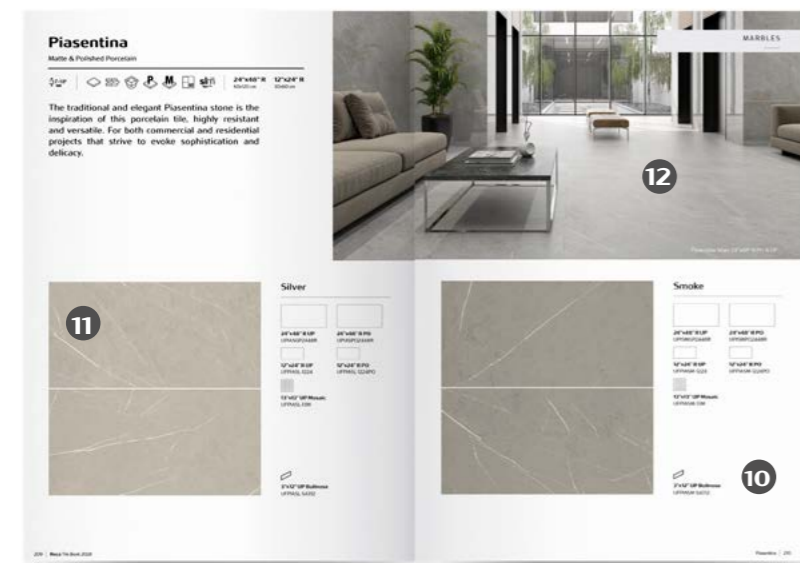

Product types

Ceramic Wall

Carefully selected raw materials form the basis of these collections, perfect for a wide range of interior uses. High performance ceramic surfaces, with the nuance of additional luminosity that the white-body glazing brings, offered in a variety of formats, decorative complements and special-use pieces.