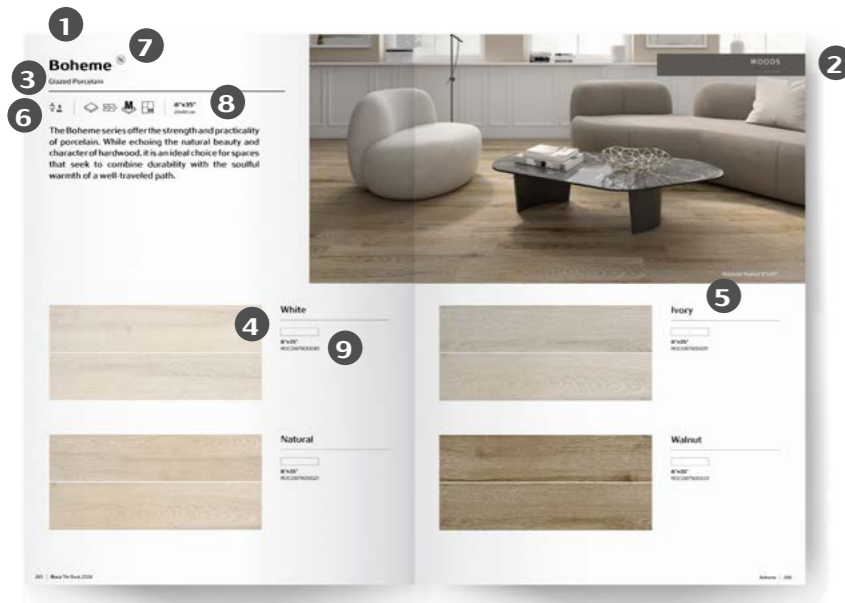

User guide

- 1 Collection Name
- 2 Style
- 3 Product Type
- 4 Available Sizes
- 5 Color
- 6 Thickness
- 7 New 2024
- 8 Technical Specifications
- 9 Size/ SKU
- 10 Trims
- 11 Product Image
- 12 Product Roomscene