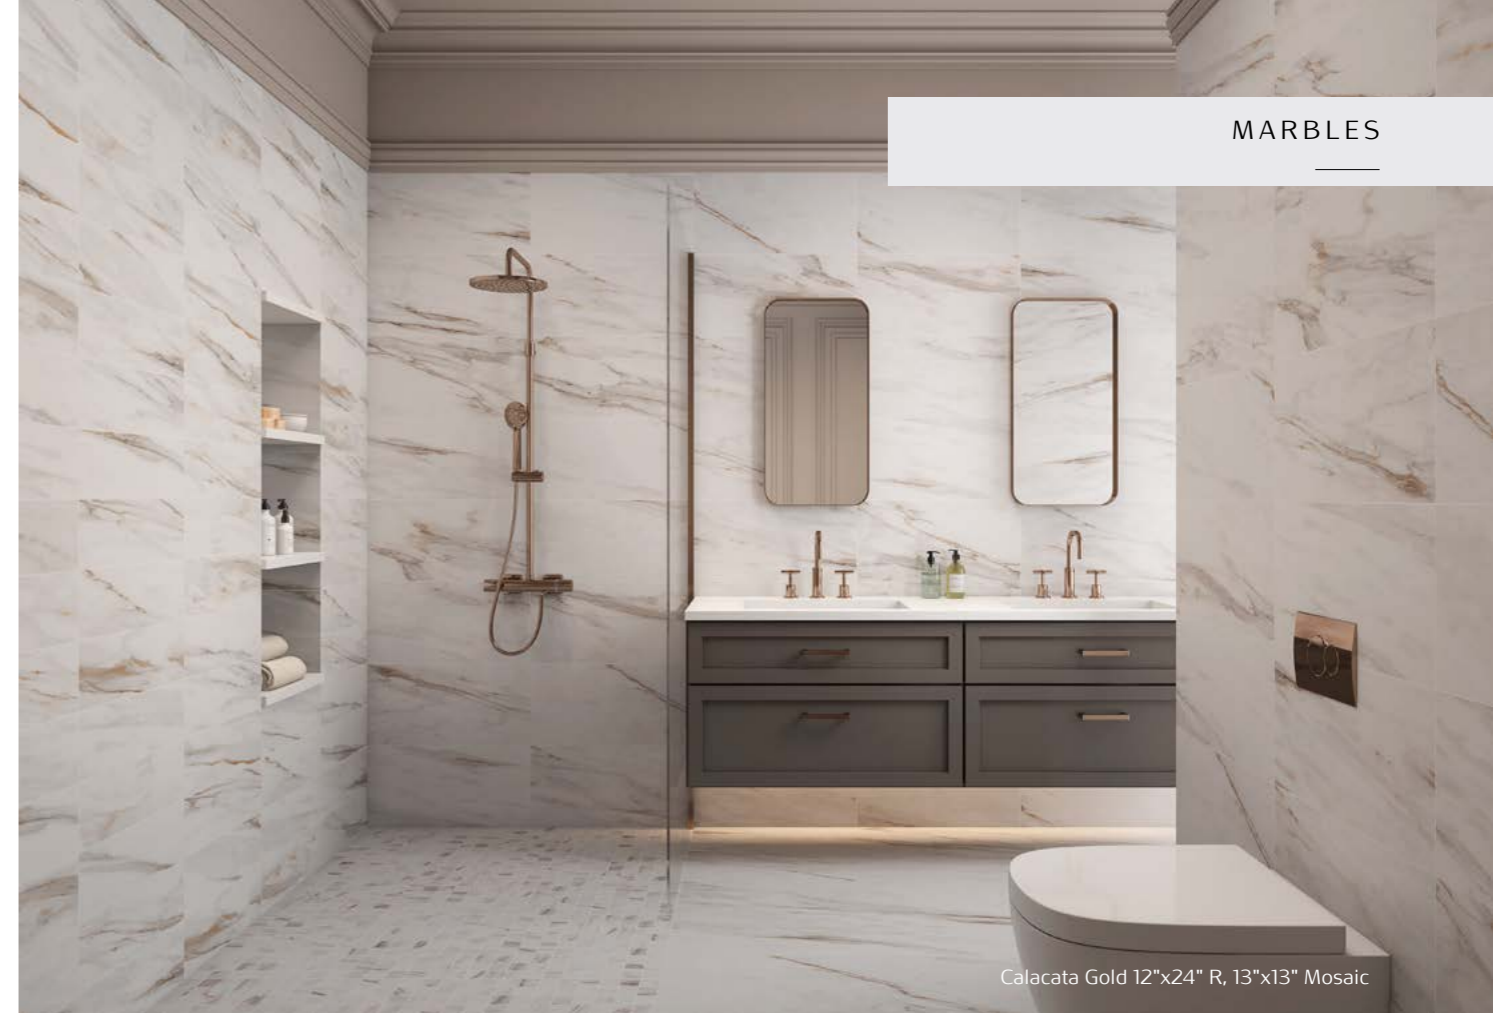

24"x48" R
UBIAVPO2448R

24"x24" R
UFBIAV-24PO

12"x24" R
UFBIAV-1224PO

Calacata Gold

Matte & Polished Porcelain - Ceramic Wall

The Calacata Gold generates unique atmospheres and vivid spaces offering a balance between its matte and polished finishes. Also adding warmth through the it's gold veining, making way for versatile combinations with different elements.