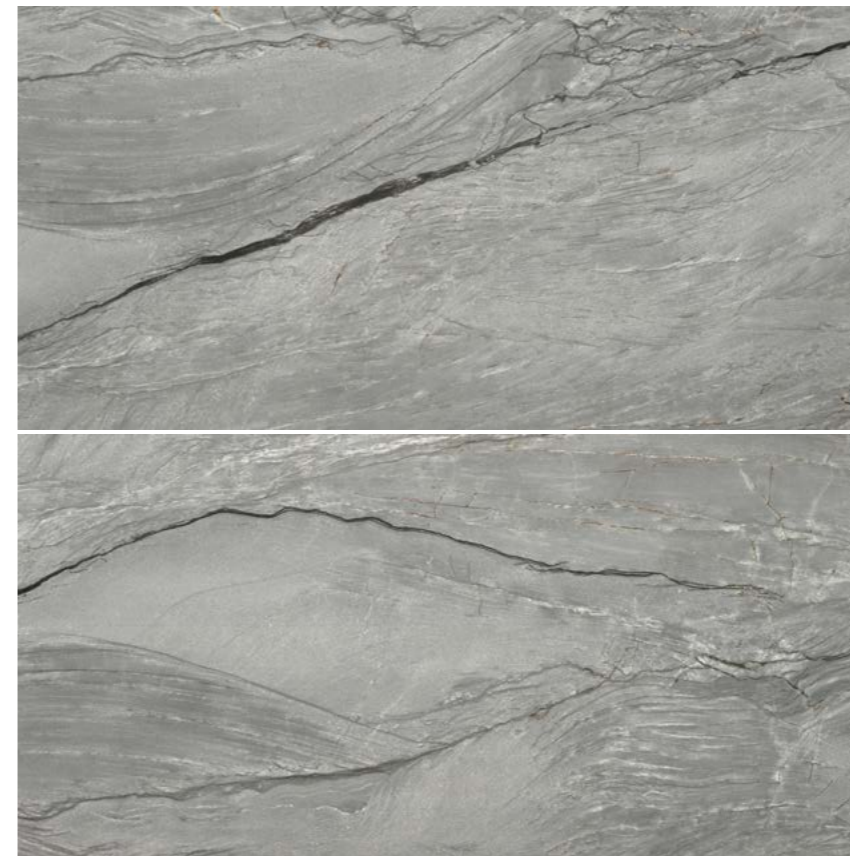

Platinum

24"x48" R
FCI7M54021