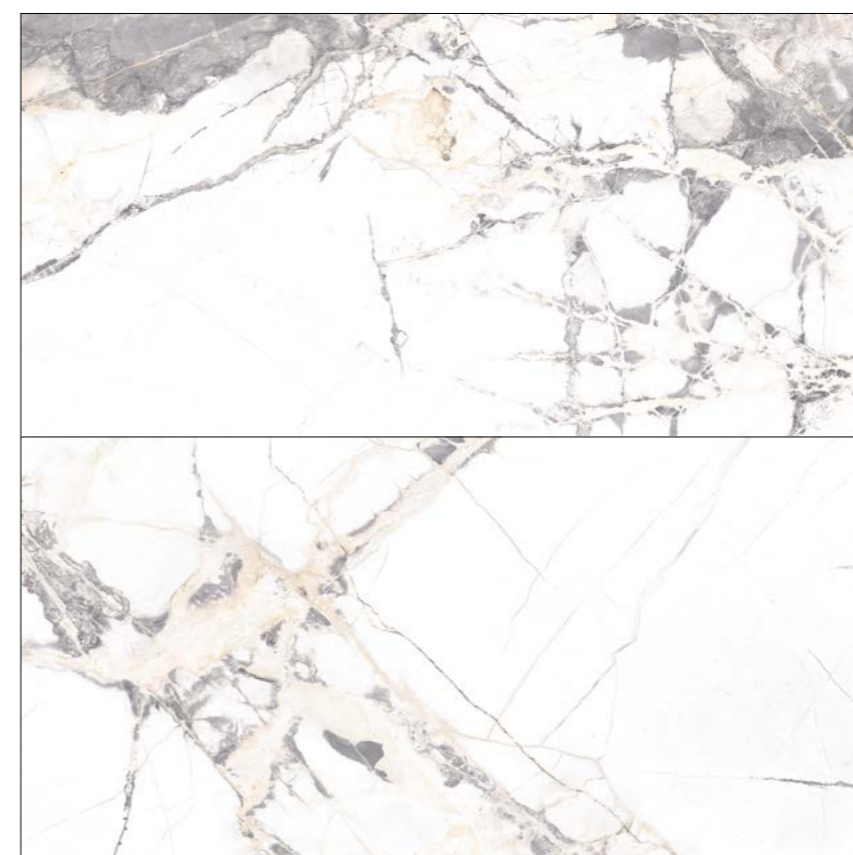

 8.5 mm |
  |
  |
  |
  V3 |
 24"x48" R 60x120 cm |
 12"x24" 31x61 cm |
 3"x12" 7.7x30.5 cm

Empire Beige 12"x24"

Ibiza White 12"x24"

MARBLES - STONES - CONCRETES

Empire Beige

12"x24"
 UEMPIRP16BE

Ibiza White