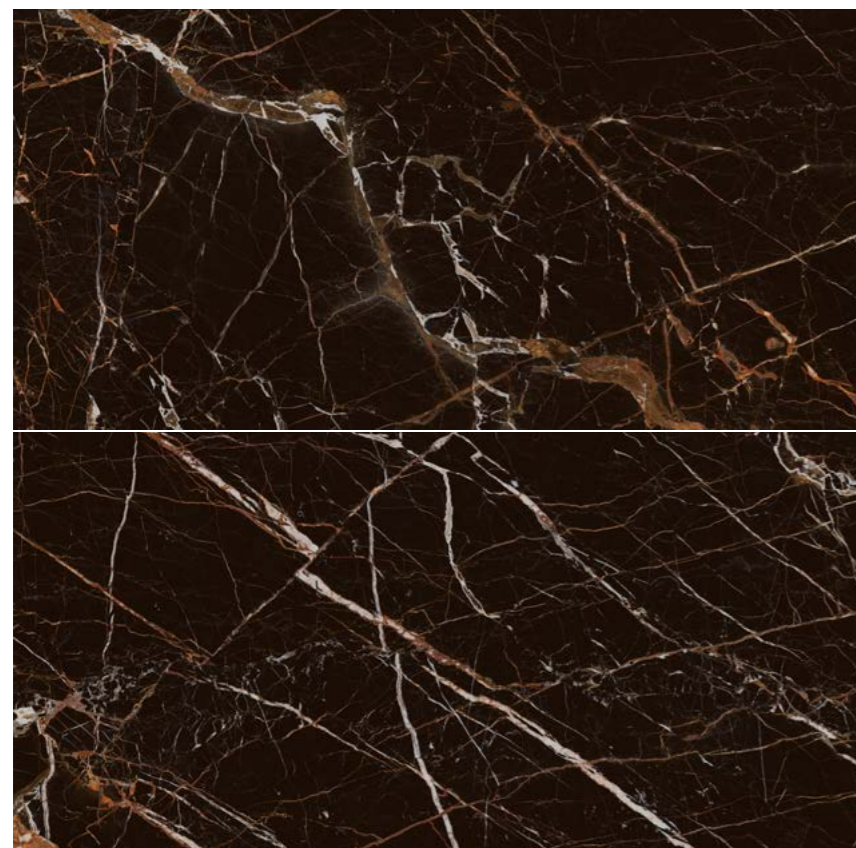

Fulmine

63"x126" R PO
F3W0020161