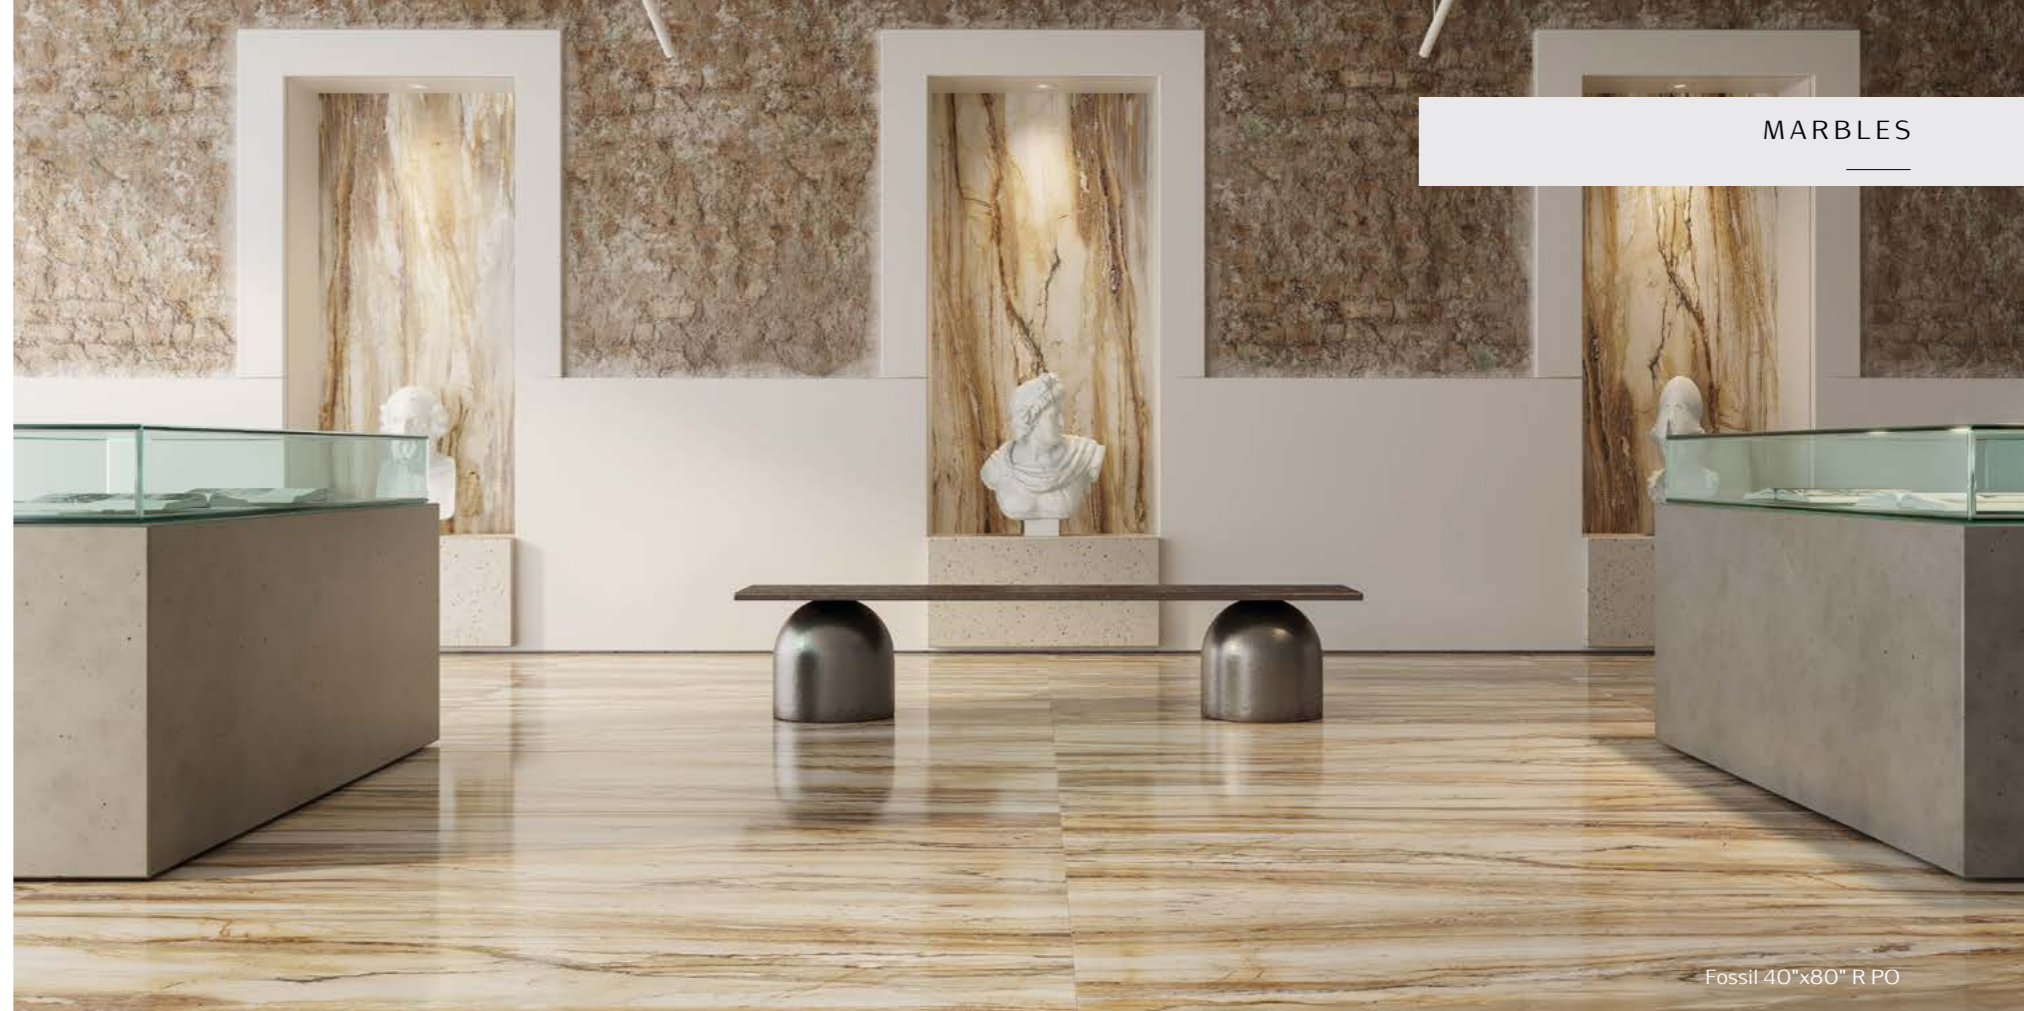

Athea 48"x48" R PO

Athea

48"x48" R PO
FRV01E8041

XL Slabs

Matte & Polished Porcelain

7 mm

40"x80" R
100x200 cm

Allure 40"x80" R PO